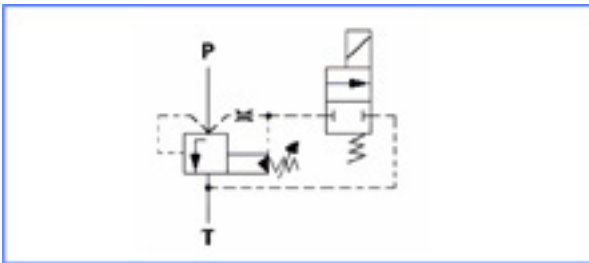

pressure control valve with electric relief

for water and oil, max. 320 bar

TECHNICAL DATA

* Ideogram