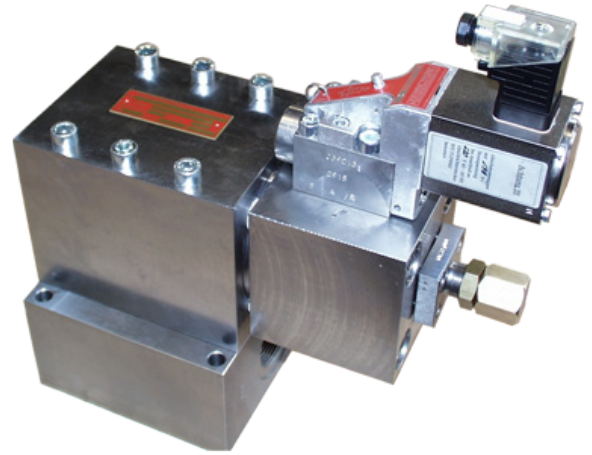

pressure control valve with electric relief

for water and oil, max. 320 bar

TECHNICAL DATA

* Ideogram